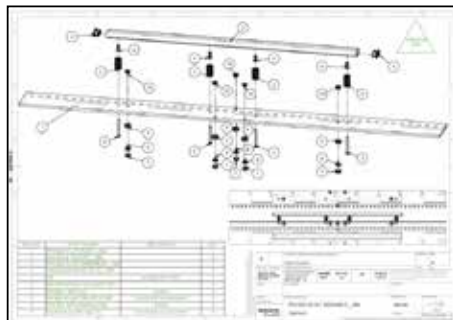

i3LEARNHUB AUGMENTED REALITY TOOLS

Compass, Ruler, Geotriangle

The physical compass, ruler and geotriangle are fully compatible with i3LEARNHUB and facilitate the drawing process on interactive whiteboards. The software provides snapping guidelines to draw geometric figures and automatically optimizes drawings on the whiteboard. Press the tool on a V-Sense or C-Sense whiteboard or touch screen. i3LEARNHUB instantly recognizes the tool, automatically activates the pen tool and launches guidelines to assist in the drawing process. When the tool is released, the software launches the corresponding digital measuring tool for digital modifications.

Features

- Full size whiteboard tools (compass, ruler and geotriangle – sold separately)
- Compass includes stylus
- Magnetic tips (compass only)

Requirements

- Wide screen 87 inch
- Up to 10 touch points
- Ultranarrow 24mm frame
- Platform independent, a perfect match for any education software

Ruler

Geotriangle

Art n°	VSV0005141	VSV0005142	VSV0004782
Product Dimensions			
L X W X H X T (mm)	500 X 100 X 70	1000 X 80 X 56	600 X 300 X 45
Weight (g)	340	830	390
Shipping Dimensions			
L X W X H X T (mm)	520 X 120 X 90	1020 x 100 X 76	620 X 310 X 55
Weight (g)	350	850	405
Colli	1	1	1
Construction & Finishing			
Materials			
Body	Aluminum	Plexi	Plexi
Tips		Felt or capacitive	Felt or capacitive
Handle		Aluminum	Aluminum
Tip holders		PLA	PLA
Colors	Yellow/silver	Blue/silver/black	Blue/silver
Included Accessories			
Replacement felt tips			
Felt (Art N° VSV)		3	3
Capacitive (Art N° VSV)		-	
Replacement Pen/Stylus	1		
Documentation			
User Manual		yes	
Warranty & Care			
Warranty		2y	
Care instructions		Humid cloth only	
Administrative information			
Norms	CE, 14334, NF, EN 14434: 2010		
EAN-code	5425035797483	5425035797469	5425035797476
Made in	Belgium		

Exclusive design by i3 - subject to change

TECHNICAL DRAWINGS

Compass

Ruler

Geotriangle

AUTHORISED DISTRIBUTOR