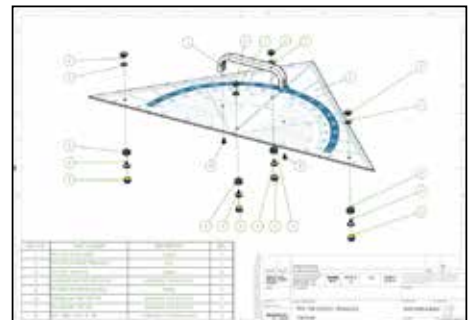

i3LEARNHUB AUGMENTED REALITY TOOLS

Compass, Ruler, Geotriangle

The physical compass, ruler and geotriangle are fully compatible with i3LEARNHUB and facilitate the drawing process on interactive whiteboards. The software provides snapping guidelines to draw geometric figures and automatically optimizes drawings on the whiteboard. Press the tool on a V-Sense or C-Sense whiteboard or touch screen. i3LEARNHUB instantly recognizes the tool, automatically activates the pen tool and launches guidelines to assist in the drawing process. When the tool is released, the software launches the corresponding digital measuring tool for digital modifications.

Features

- Full size whiteboard tools (compass, ruler and geotriangle – sold separately)
- Compass includes stylus
- Magnetic tips (compass only)

Requirements

- Wide screen 87 inch
- Up to 10 touch points
- Ultranarrow 24mm frame
- Platform independent, a perfect match for any education software

Ruler

Geotriangle

Art n°	VSV0005141	VSV0005142	VSV0004782
Product Dimensions			
L X W X H X T (mm)	500 X 100 X 70	1000 X 80 X 56	600 X 300 X 45
Weight (g)	340	830	390
Shipping Dimensions			
L X W X H X T (mm)	520 X 120 X 90	1020 x 100 X 76	620 X 310 X 55
Weight (g)	350	850	405
Colli	1	1	1
Construction & Finishing			
Materials			
Body	Aluminum	Plexi	Plexi
Tips		Felt or capacitive	Felt or capacitive
Handle		Aluminum	Aluminum
Tip holders		PLA	PLA
Colors	Yellow/silver	Blue/silver/black	Blue/silver
Included Accessories			
Replacement felt tips			
Felt (Art N° VSV)		3	3
Capacitive (Art N° VSV)		-	
Replacement Pen/Stylus	1		
Documentation			
User Manual		yes	
Warranty & Care			
Warranty		2y	
Care instructions		Humid cloth only	
Administrative information			
Norms	CE, 14334, NF, EN 14434: 2010		
EAN-code	5425035797483	5425035797469	5425035797476
Made in	Belgium		

Exclusive design by i3 - subject to change

TECHNICAL DRAWINGS

Compass

Ruler

Geotriangle

AUTHORISED DISTRIBUTOR